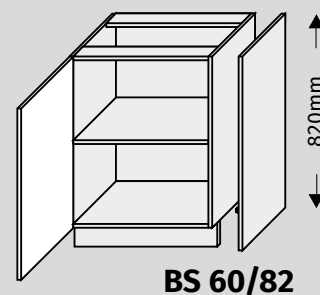

DOUBLE SYSTEM

W celu uatrakcyjnienia wyglądu Państwa kuchni został stworzony DOUBLE SYSTEM, mający na celu dodania masywności korpusów dzięki nakładce DOUBLE. System został opracowany tak, aby jego montaż był jak najprostsz. Do dyspozycji Państwa jest 6 standardowych elementów bocznych, występujących w 6 kolorach: JERSEY, WHITE, GREY, LAVA BIAŁA PERŁA i SONOMA CZEKOLADOWA.

To enhance the appearance of your kitchen there has been created DOUBLE SYSTEM, aimed at adding massiveness bodies with the DOUBLE cover. The system has been developed so that its assembly is as simple as possible. Down there are 6 standard side elements at your disposal, appearing in 6 colors: JERSEY, WHITE, GREY, LAVA WHITE PEARL and SONOMA CHOCOLATE.