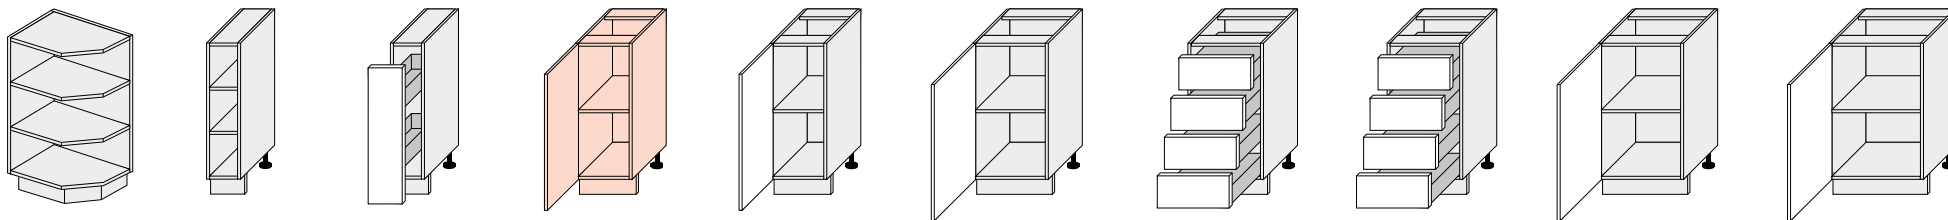

D6/30 300/820/565
D15/O 150/820/500
D15/KARGO 150/820/500
D1D/IN 160-440/820/500
D1D/30 300/820/500
D1D/40 400/820/500
D4M/40 400/820/500
D4E/40 400/820/500
D1D/45 450/820/500
D1D/50 500/820/500

PESCARA