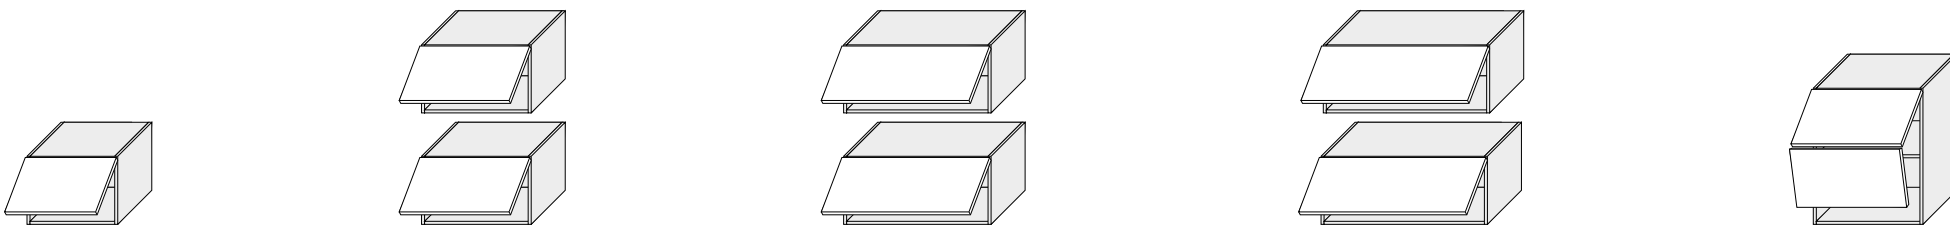

W4B/50 500/360/325
W4B/60 600/360/325
W4B/80 800/360/325
W4B/90 900/360/325
W8B/60 AVENTOS 600/720/325