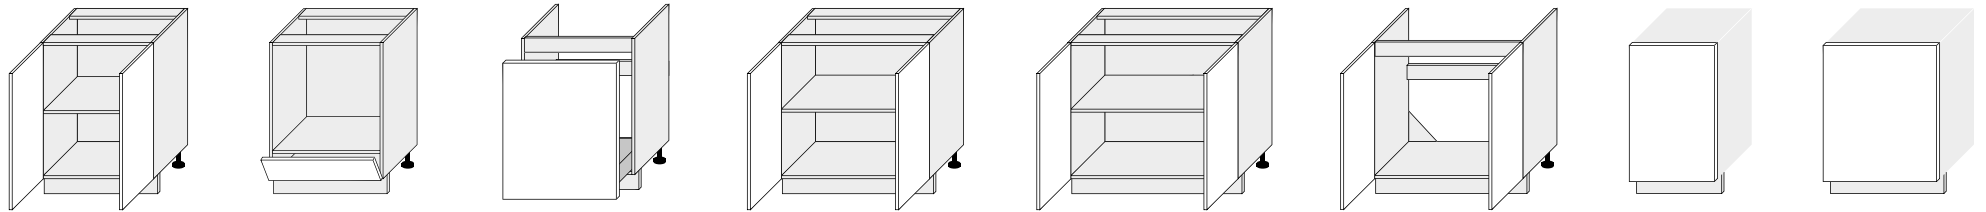

D11/60
600/820/500

D11K/60
600/820/500

D1ZM/60*
600/820/500

D11/80
800/820/500

D11/90
900/820/500

D8Z/80
800/820/500

ZM/45 FRONT
450/720

ZM/60 FRONT
600/720