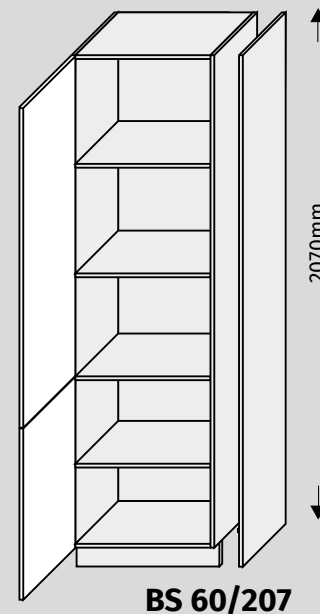

DOUBLE SYSTEM

W celu uatrakcyjnienia wyglądu Państwa kuchni został stworzony DOUBLE SYSTEM, mający na celu dodania masywności korpusów dzięki nakładce DOUBLE. System został opracowany tak, aby jego montaż był jak najprostsz. Do dyspozycji Państwa jest 6 standardowych elementów bocznych, występujących w 6 kolorach: JERSEY, WHITE, GREY, LAVA BIAŁA PERŁA i SONOMA CZEKOLADOWA.

To enhance the appearance of your kitchen there has been created DOUBLE SYSTEM, aimed at adding massiveness bodies with the DOUBLE cover. The system has been developed so that its assembly is as simple as possible. Down there are 6 standard side elements at your disposal, appearing in 6 colors: JERSEY, WHITE, GREY, LAVA WHITE PEARL and SONOMA CHOCOLATE.