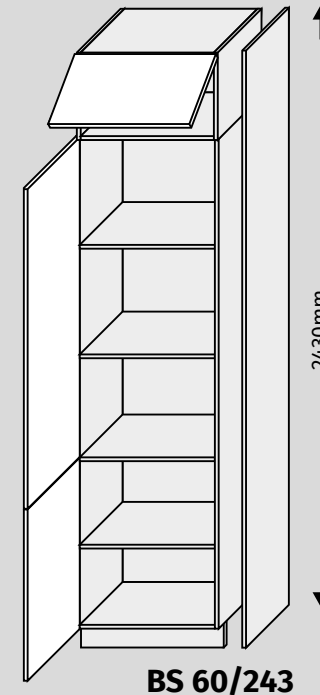

DOUBLE SYSTEM

W celu uatrakcyjnienia wyglądu Państwa kuchni został stworzony DOUBLE SYSTEM, mający na celu dodania masywności korpusów dzięki nakładce DOUBLE. System został opracowany tak, aby jego montaż był jak najprostsz. Do dyspozycji Państwa jest 6 standardowych elementów bocznych, występujących w 6 kolorach: JERSEY, WHITE, GREY, LAVA BIAŁA PERŁA i SONOMA CZEKOLADOWA.

To enhance the appearance of your kitchen there has been created DOUBLE SYSTEM, aimed at adding massiveness bodies with the DOUBLE cover. The system has been developed so that its assembly is as simple as possible. Down there are 6 standard side elements at your disposal, appearing in 6 colors: JERSEY, WHITE, GREY, LAVA WHITE PEARL and SONOMA CHOCOLATE.