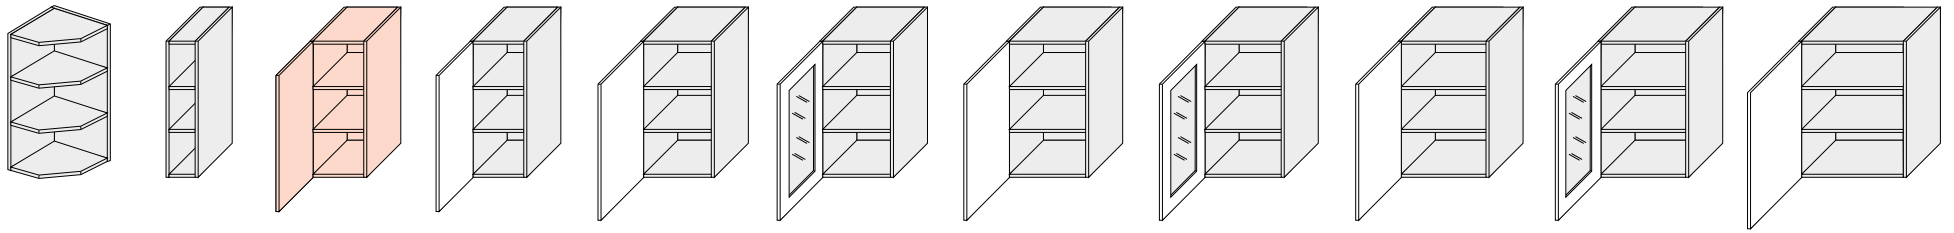

* - only: BLACK PEARL

WHITE

GREY

LAVA

W7/30 300/720/325   **W15** 150/720/325   **W2/IN** 160-440/720/325   **W2/30** 300/720/325   **W2/40** 400/720/325   **W2S/40** 400/720/325   **W2/45** 450/720/325   **W2S/45** 450/720/325   **W2/50** 500/720/325   **W2S/50** 500/720/325   **W2/60** 600/720/325