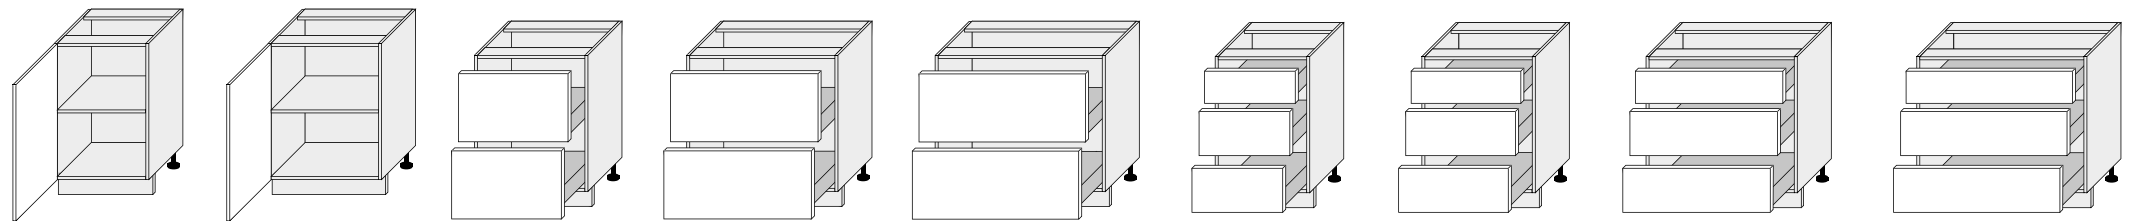

D1D/50 500/820/500	D1D/60* 600/820/500	D2M/60* 600/820/500	D2M/80* 800/820/500	D2M/90* 900/820/500	D3M/50 500/820/500	D3M/60 600/820/500	D3M/80 800/820/500	D3M/90 900/820/500