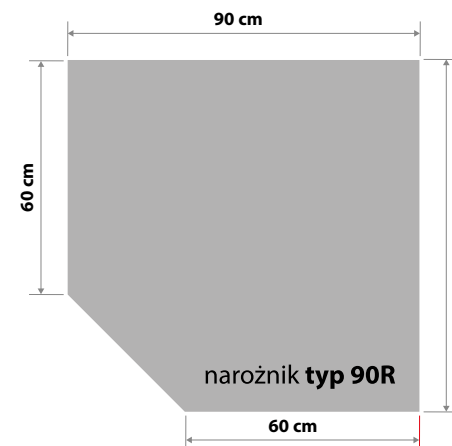

1. Wymiary oferowanych blatów. / Dimensions of our worktops

2. Rodzaje typów połączeń i sposób zamawiania (formularz zamówień) oferowanych blatów. / Types of connections and the way of ordering (order formula) of our worktops

(przykładowy- formularz zamówień)

typ narożnika	np. typ 60R
typ łączenia	np. typ 1
wymiar A (cm)	np. 260
wymiar B (cm)	np. 340
typ oklejenia (ABS lub HPL)	np. ABS