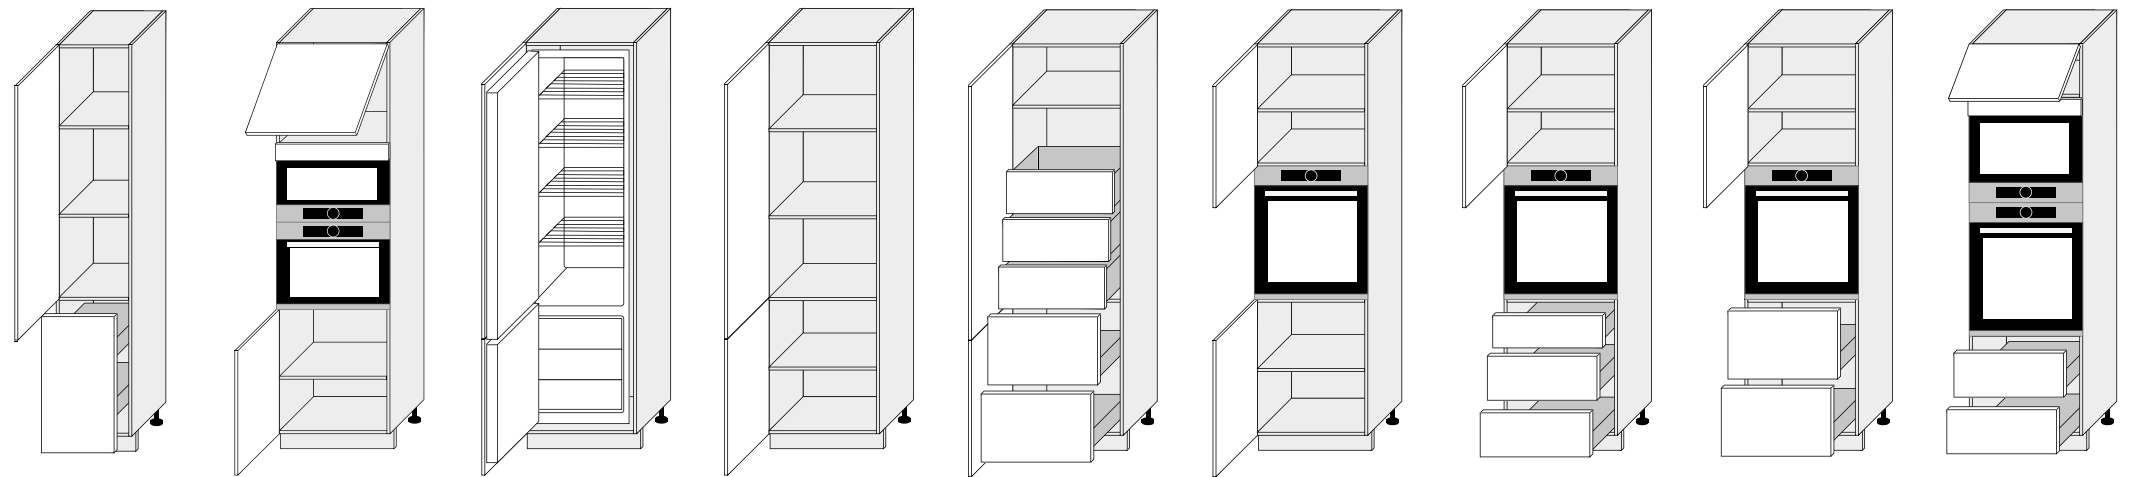

2D14K/40/KARGO 400/2070/600	D14/RU/60/207 600/2070/565	D14/DL/60/207 600/2070/565	D14/DP/60/207 600/2070/565	D14/DL/60/207-5T* 600/2070/565	D14/RU/2D* 600/2070/565	D14/RU/3M* 600/2070/565	D14/RU/2M 356* 600/2070/565	D14/RU/2M 284* 600/2070/565