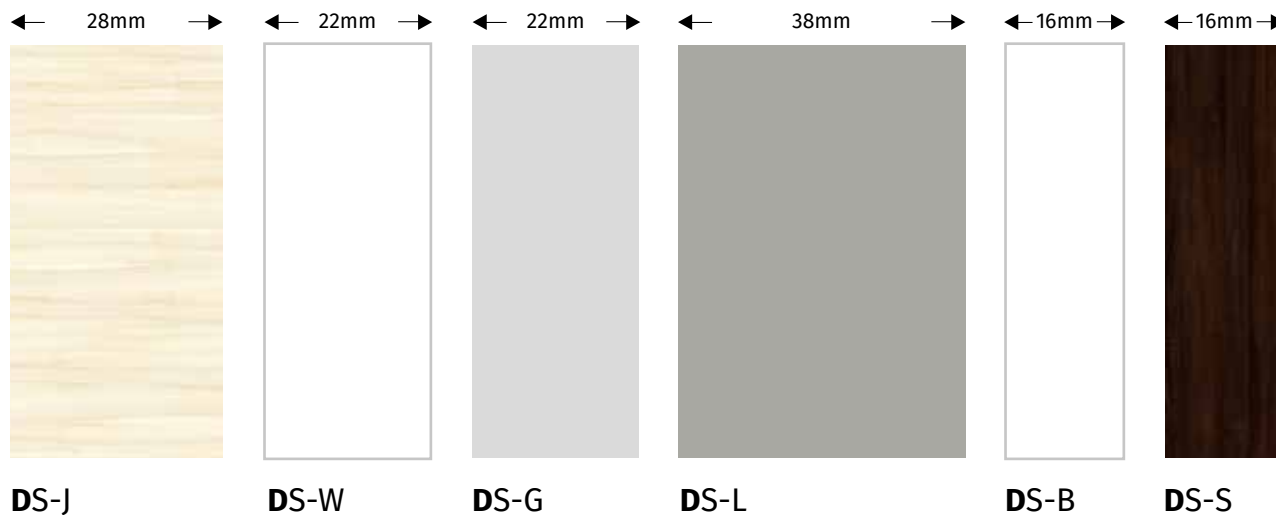

DOUBLE SYSTEM

W celu uatrakcyjnienia wyglądu Państwa kuchni został stworzony DOUBLE SYSTEM, mający na celu dodania masywności korpusów dzięki nakładce DOUBLE. System został opracowany tak, aby jego montaż był jak najprostsz. Do dyspozycji Państwa jest 6 standardowych elementów bocznych, występujących w 6 kolorach: JERSEY, WHITE, GREY, LAVA BIAŁA PERŁA i SONOMA CZEKOLADOWA.

To enhance the appearance of your kitchen there has been created DOUBLE SYSTEM, aimed at adding massiveness bodies with the DOUBLE cover. The system has been developed so that its assembly is as simple as possible. Down there are 6 standard side elements at your disposal, appearing in 6 colors: JERSEY, WHITE, GREY, LAVA WHITE PEARL and SONOMA CHOCOLATE.