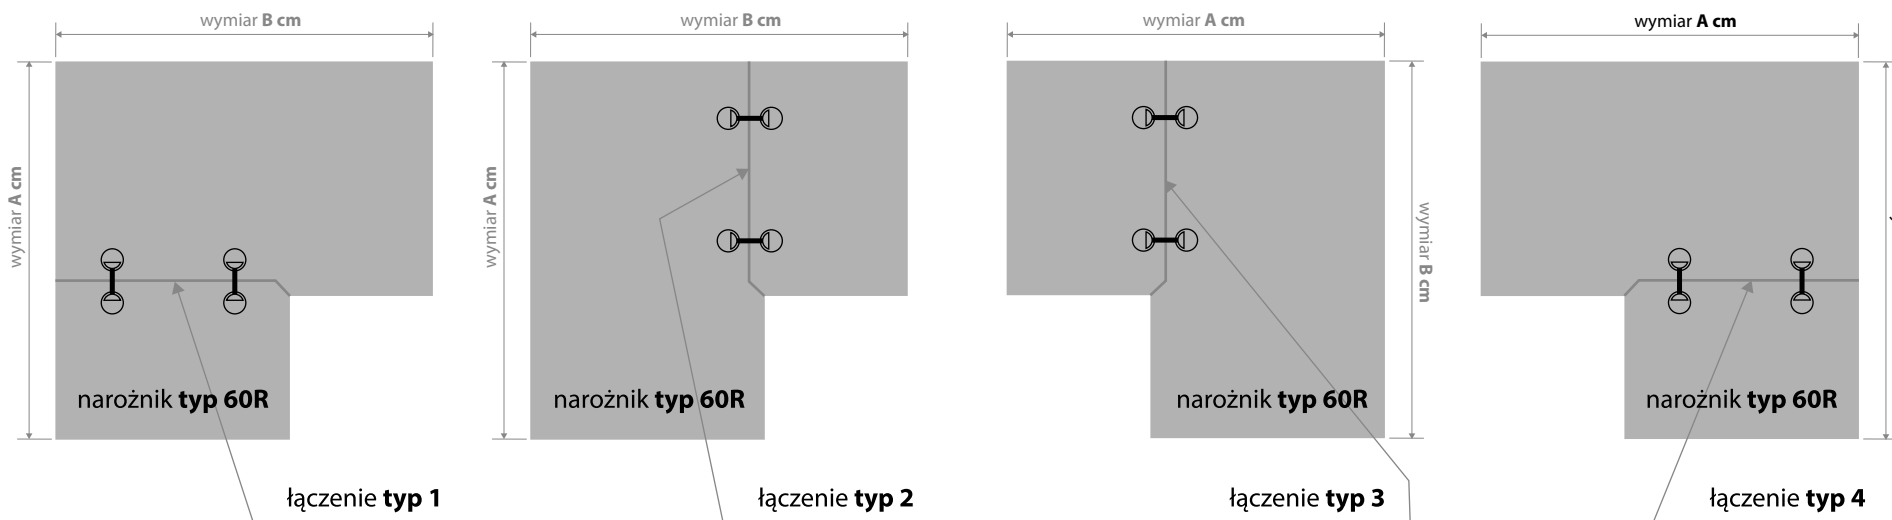

2. Rodzaje typów połączeń i sposób zamawiania (formularz zamówień) oferowanych blatów. / Types of connections and the way of ordering (order formula) of our worktops

(przykładowy- formularz zamówień)

typ narożnika	np. typ 60R
typ łączenia	np. typ 1
wymiar A (cm)	np. 260
wymiar B (cm)	np. 340
typ oklejenia (ABS lub HPL)	np. ABS