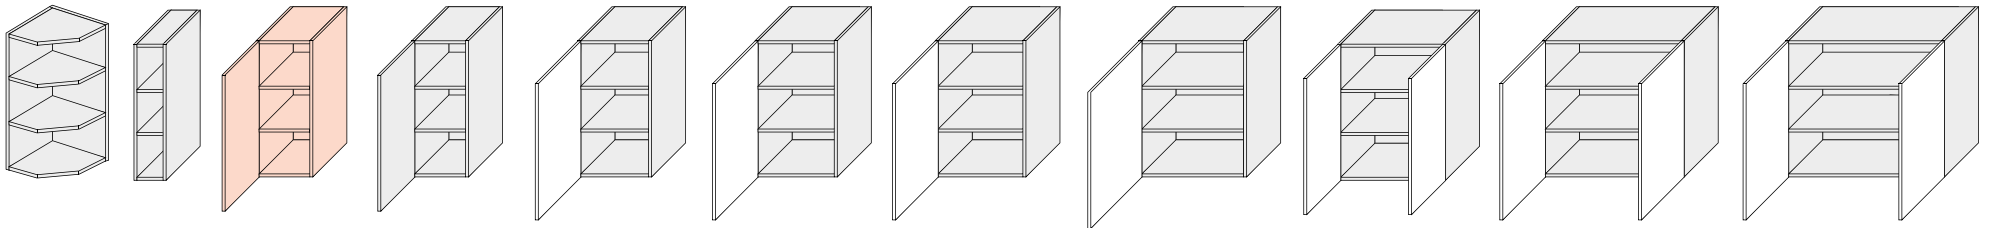

KLON JERSEY

WHITE

GREY

LAVA

* - only: WHITE/GREY/LAVA

** - only: KLON JERSEY

*** - only: BLACK PEARL

W7/30
300/720/325*
300/720/300**

W15
150/720/325*
150/720/300**

W2/IN
160-440/720/325*
160-440/720/300**

W2/30
300/720/325*
300/720/300**

W2/40
400/720/325*
400/720/300**

W2/45
450/720/325*
450/720/300**

W2/50
500/720/325*
500/720/300**

W2/60*
600/720/325

W3/60
600/720/325*
600/720/300**

W3/80
800/720/325*
800/720/300**

W3/90
900/720/325*
900/720/300**