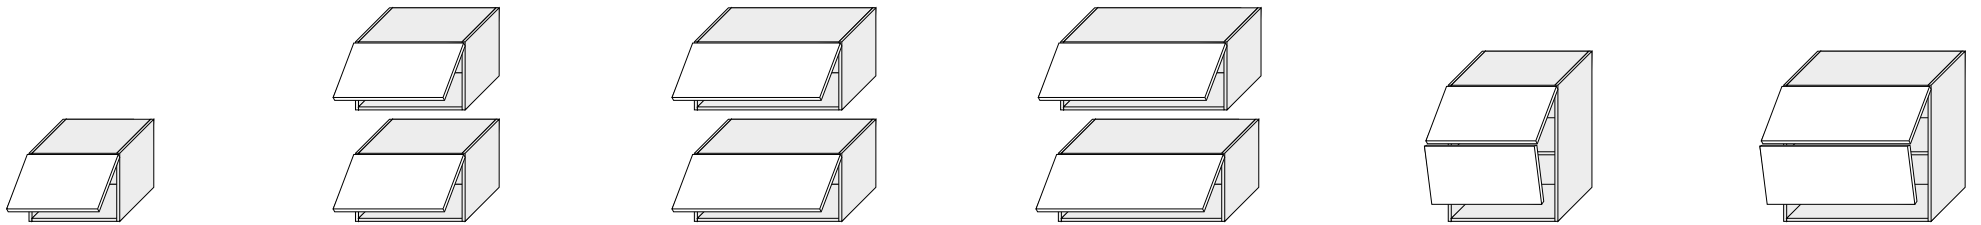

W4B/50 500/360/325
W4B/60 600/360/325
W4B/60 AVENTOS
W4B/80 800/360/325
W4B/80 AVENTOS
W4B/90 900/360/325
W4B/90 AVENTOS
W8B/60 AVENTOS 600/720/325
W8B/80 AVENTOS 800/720/325