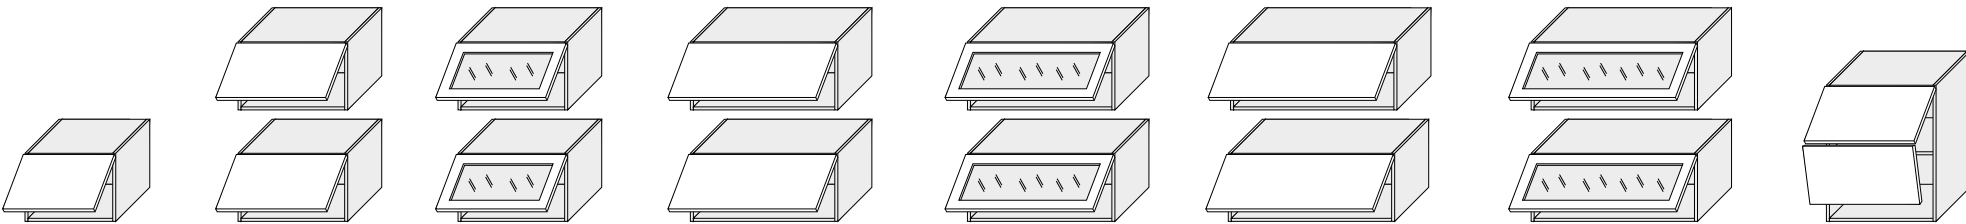

W4B/50 500/360/325
W4B/60 448/60 AVENTOS 600/360/325
W4BS/60 WKF 448/60 WKF AVENTOS 600/360/325
W4B/80 448/80 AVENTOS 800/360/325
W4BS/80 WKF 448/80 WKF AVENTOS 800/360/325
W4B/90 448/90 AVENTOS 900/360/325
W4BS/90 WKF 448/90 WKF AVENTOS 900/360/325
W8B/60 AVENTOS 600/720/325