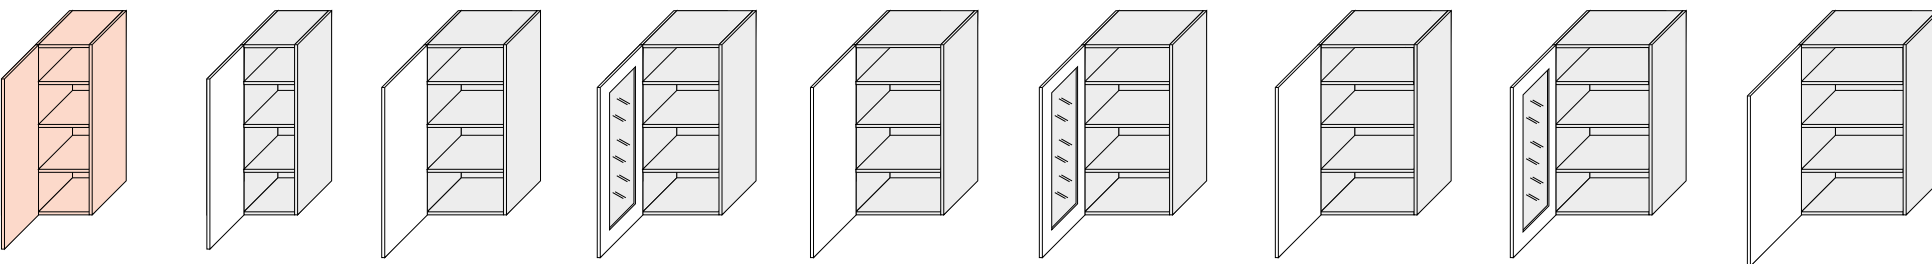

W4/IN 160-440/960/325
W4/30 300/960/325
W4/40 400/960/325
W4S/40 400/960/325
W4/45 450/960/325
W4S/45 450/960/325
W4/50 500/960/325
W4S/50 500/960/325
W4/60/1 600/960/325