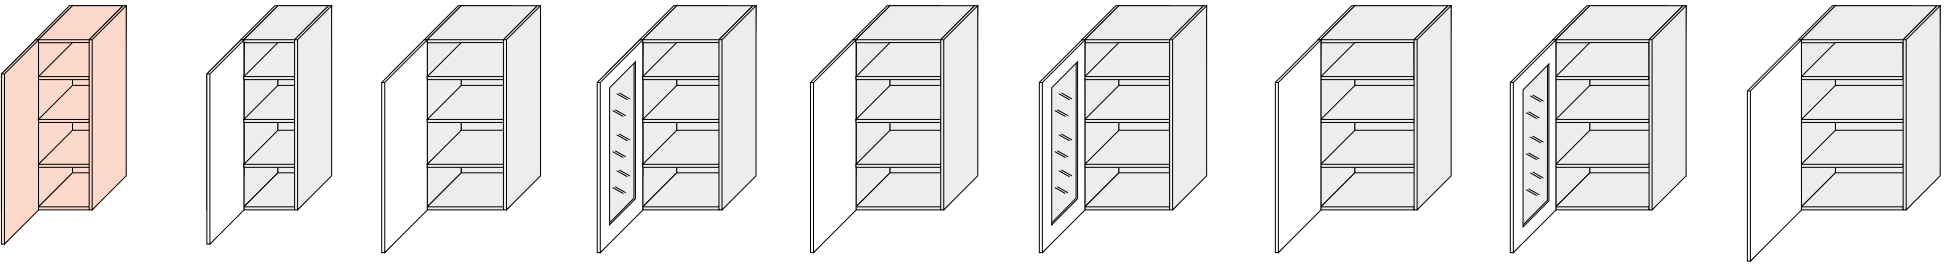

W4/IN 160-440/960/325   **W4/30** 300/960/325   **W4/40** 400/960/325   **W4S/40** 400/960/325   **W4/45** 450/960/325   **W4S/45** 450/960/325   **W4/50** 500/960/325   **W4S/50** 500/960/325   **W4/60/1** 600/960/325