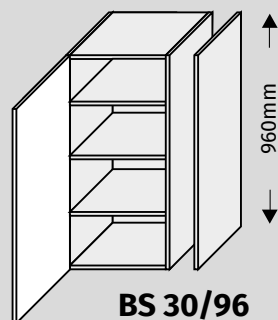

DOUBLE SYSTEM

W celu uatrakcyjnienia wyglądu Państwa kuchni został stworzony DOUBLE SYSTEM, mający na celu dodania masywności korpusów dzięki nakładce DOUBLE. System został opracowany tak, aby jego montaż był jak najprostsz. Do dyspozycji Państwa jest 6 standardowych elementów bocznych, występujących w 6 kolorach: JERSEY, WHITE, GREY, LAVA BIAŁA PERŁA i SONOMA CZEKOLADOWA.

To enhance the appearance of your kitchen there has been created DOUBLE SYSTEM, aimed at adding massiveness bodies with the DOUBLE cover. The system has been developed so that its assembly is as simple as possible. Down there are 6 standard side elements at your disposal, appearing in 6 colors: JERSEY, WHITE, GREY, LAVA WHITE PEARL and SONOMA CHOCOLATE.