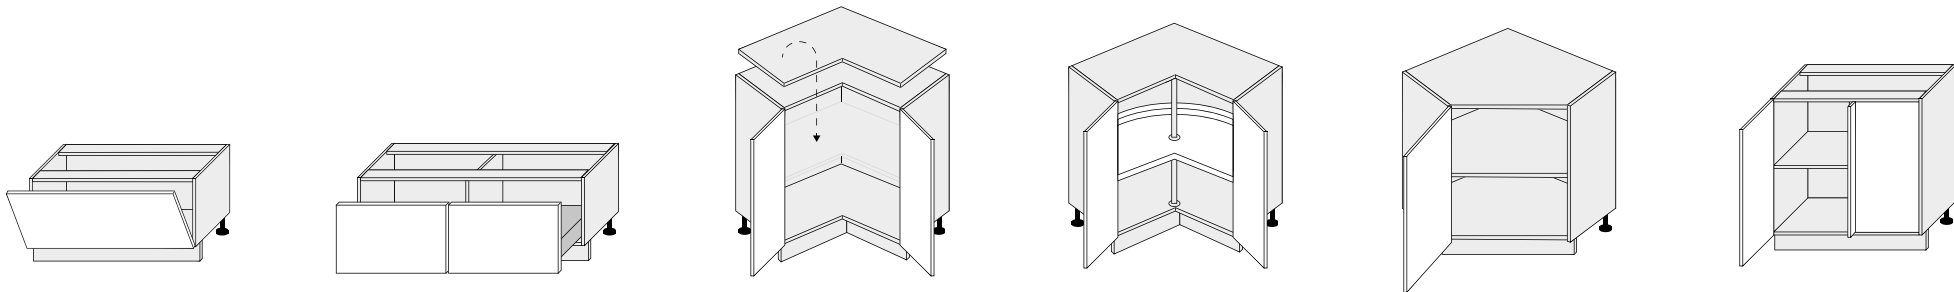

D1K/90*
900/460/500

D2M/120
1200/460/500

D12/90
840/820/840
opcja - D12/90/P

D12/90 KOSZ
840/820/840

D12R/90
900/820/900

D13U
900/820/500

SILVER