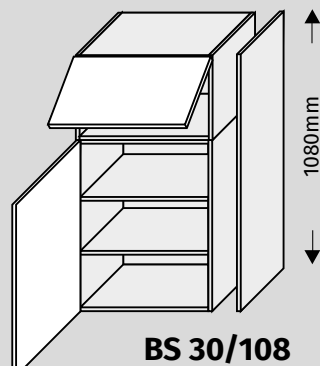

DOUBLE SYSTEM

W celu uatrakcyjnienia wyglądu Państwa kuchni został stworzony DOUBLE SYSTEM, mający na celu dodania masywności korpusów dzięki nakładce DOUBLE. System został opracowany tak, aby jego montaż był jak najprostsz. Do dyspozycji Państwa jest 6 standardowych elementów bocznych, występujących w 6 kolorach: JERSEY, WHITE, GREY, LAVA BIAŁA PERŁA i SONOMA CZEKOLADOWA.

To enhance the appearance of your kitchen there has been created DOUBLE SYSTEM, aimed at adding massiveness bodies with the DOUBLE cover. The system has been developed so that its assembly is as simple as possible. Down there are 6 standard side elements at your disposal, appearing in 6 colors: JERSEY, WHITE, GREY, LAVA WHITE PEARL and SONOMA CHOCOLATE.