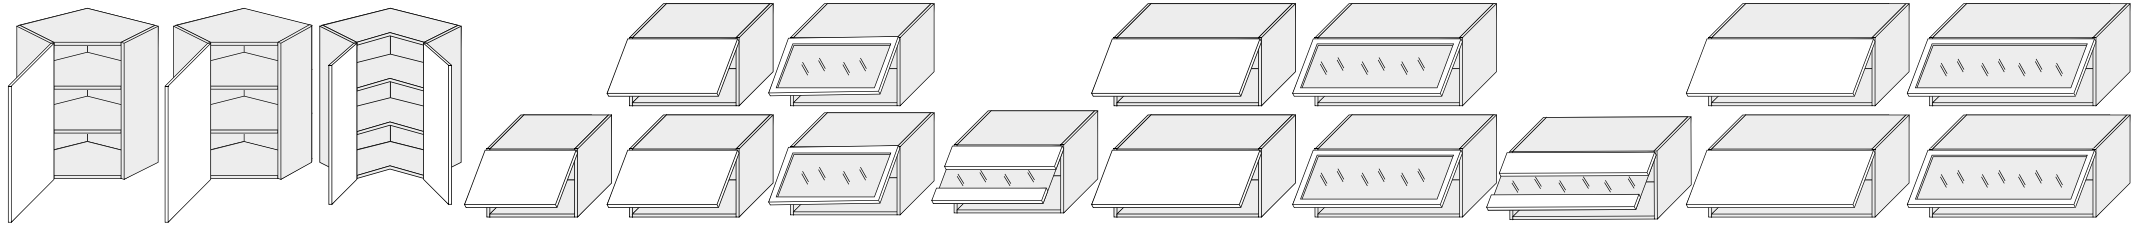

W9/60** 580/720/580	W10/60* 600/720/600	W12/60* 600/720/600	W4B/50 500/360/325* 500/360/300**	W4B/60 W4B/60 AVENTOS* 600/360/325* 600/360/300**	W4BS/60 ALU W4BS/60 MDF 600/360/325* 600/360/300**	W4BS/60 LAM 600/360/325* 600/360/300**	W4B/80 W4B/80 AVENTOS* 800/360/325* 800/360/300**	W4BS/80 ALU W4BS/80 MDF 800/360/325* 800/360/300**	W4BS/80 LAM 800/360/325* 800/360/300**	W4B/90 W4B/90 AVENTOS* 900/360/325* 900/360/300**	W4BS/90 ALU W4BS/90 MDF 900/360/325* 900/360/300**