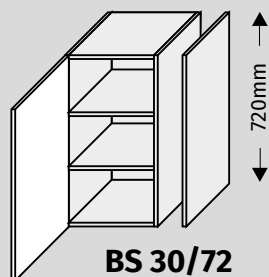

DOUBLE SYSTEM

W celu uatrakcyjnienia wyglądu Państwa kuchni został stworzony DOUBLE SYSTEM, mający na celu dodania masywności korpusów dzięki nakładce DOUBLE. System został opracowany tak, aby jego montaż był jak najprostsz. Do dyspozycji Państwa jest 6 standardowych elementów bocznych, występujących w 6 kolorach: JERSEY, WHITE, GREY, LAVA BIAŁA PERŁA i SONOMA CZEKOLADOWA.

To enhance the appearance of your kitchen there has been created DOUBLE SYSTEM, aimed at adding massiveness bodies with the DOUBLE cover. The system has been developed so that its assembly is as simple as possible. Down there are 6 standard side elements at your disposal, appearing in 6 colors: JERSEY, WHITE, GREY, LAVA WHITE PEARL and SONOMA CHOCOLATE.