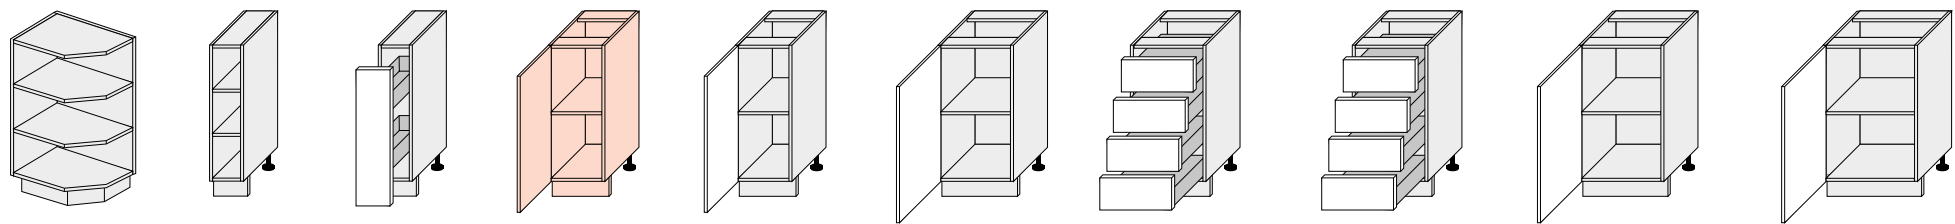

D6/30 300/820/565
D15/O 150/820/500
D15/KARGO 150/820/500
D1D/IN 160-440/820/500
D1D/30 300/820/500
D1D/40 400/820/500
D4M/40 400/820/500
D4E/40 400/820/500
D1D/45 450/820/500
D1D/50 500/820/500

BERRA